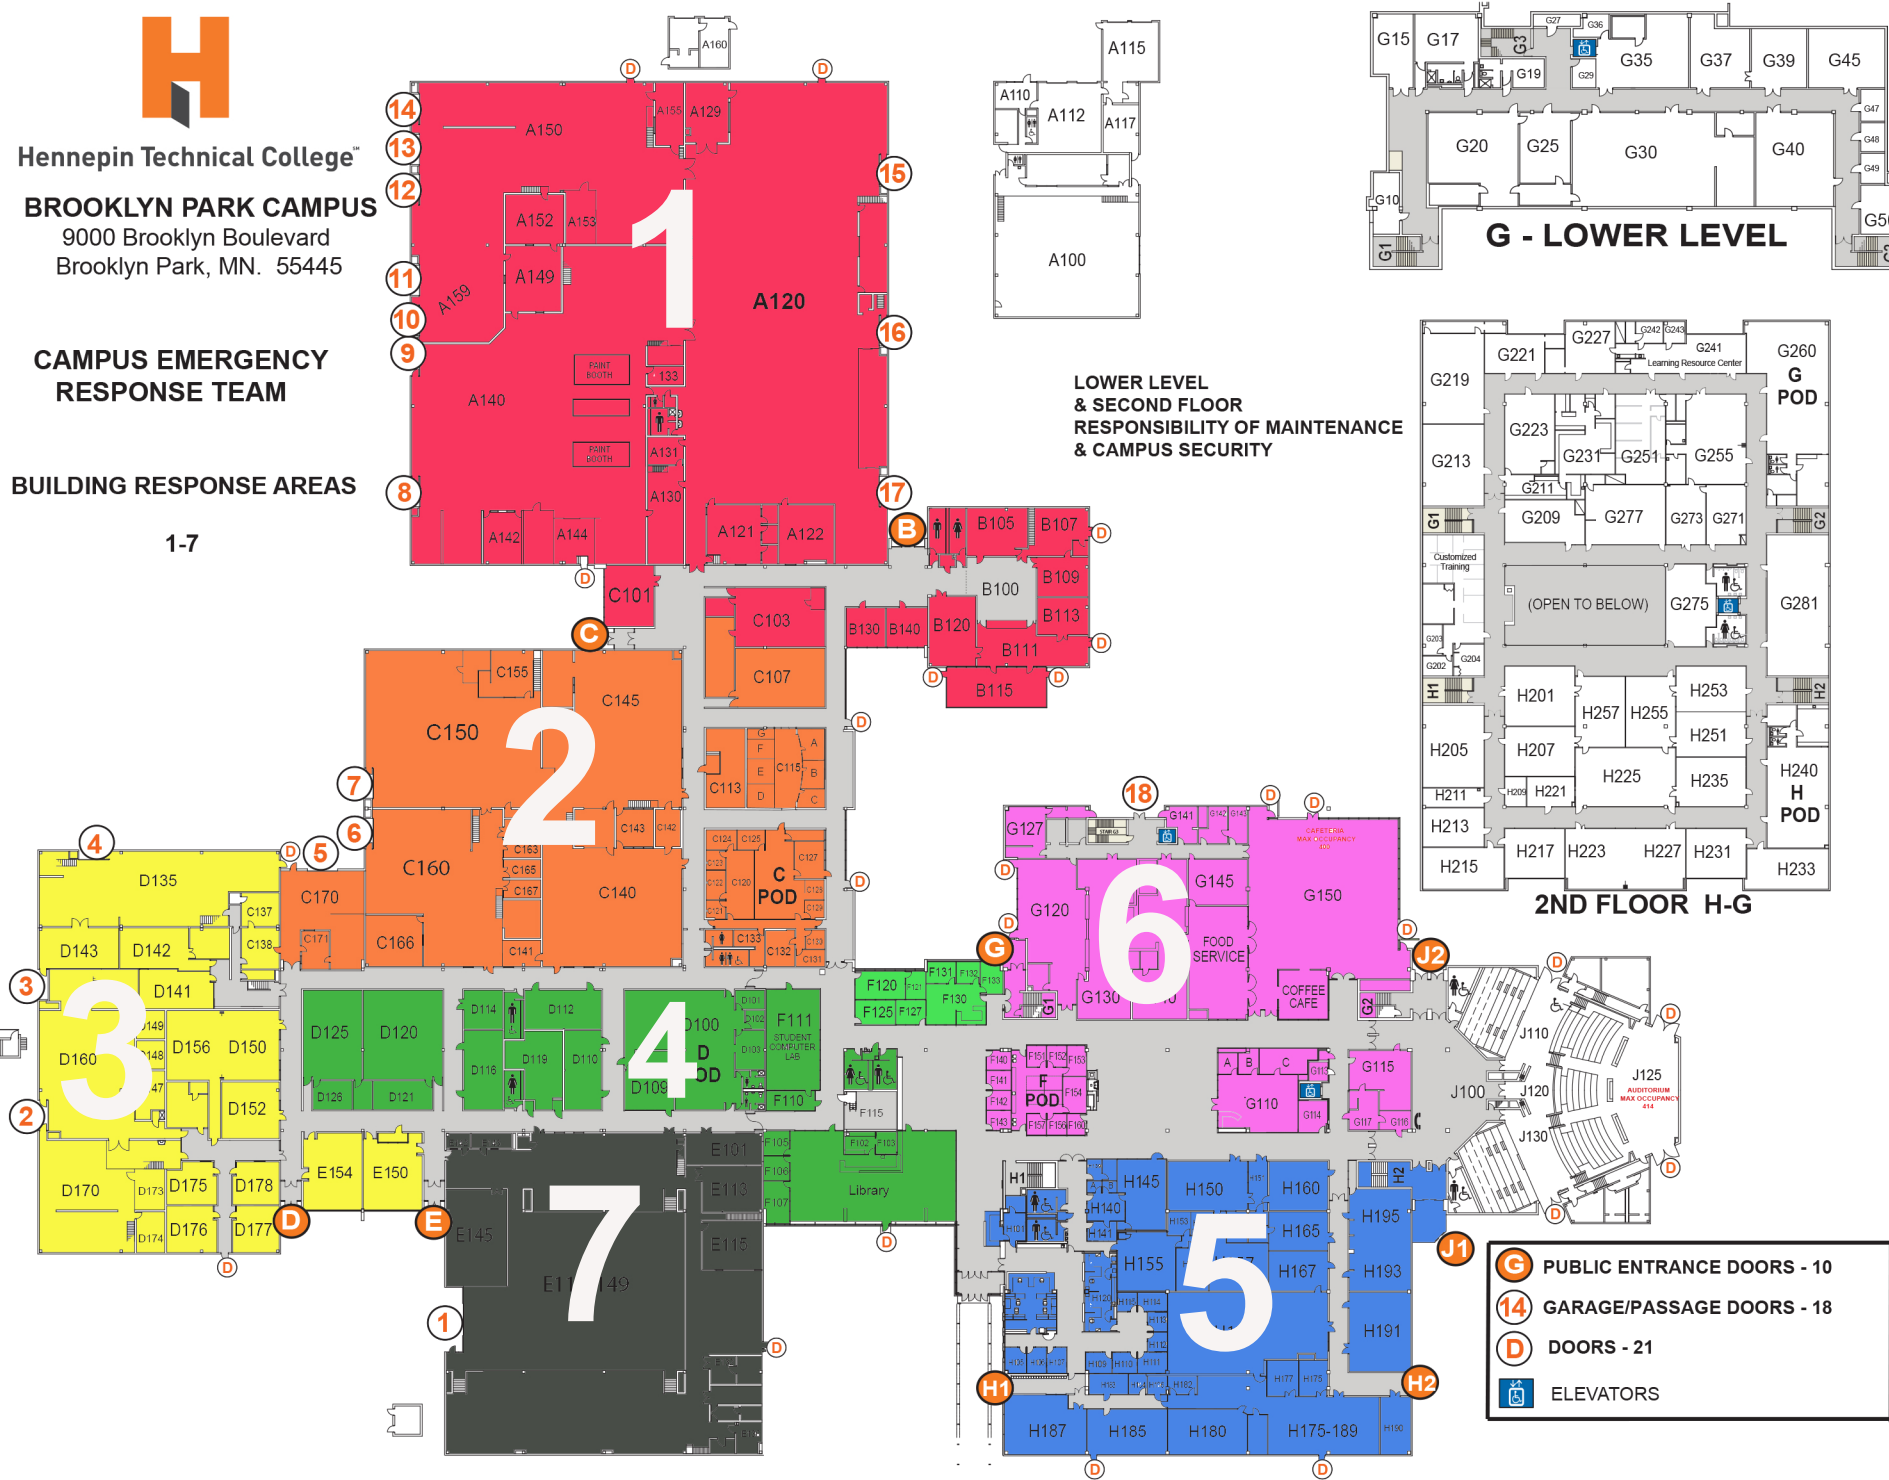

Hennepin Technical College™

**BROOKLYN PARK CAMPUS**

9000 Brooklyn Boulevard  
Brooklyn Park, MN. 55445

**CAMPUS EMERGENCY  
RESPONSE TEAM**

**BUILDING RESPONSE AREAS**

1-7

**G - LOWER LEVEL**

**LOWER LEVEL  
& SECOND FLOOR  
RESPONSIBILITY OF MAINTENANCE  
& CAMPUS SECURITY**

**2ND FLOOR H-G**

- PUBLIC ENTRANCE DOORS - 10
- GARAGE/PASSAGE DOORS - 18
- DOORS - 21
- ELEVATORS