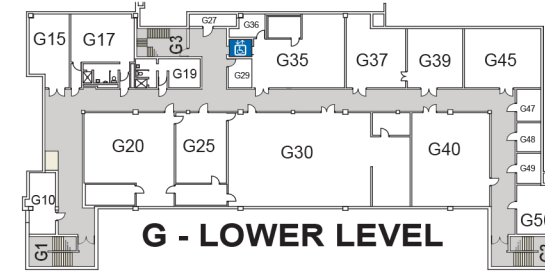

Hennepin Technical College™

**BROOKLYN PARK CAMPUS**

9000 Brooklyn Boulevard  
Brooklyn Park, MN. 55445

**CAMPUS EMERGENCY  
RESPONSE TEAM**

**BUILDING RESPONSE AREAS**

1-7

**G - LOWER LEVEL**

**LOWER LEVEL  
& SECOND FLOOR  
RESPONSIBILITY OF MAINTENANCE  
& CAMPUS SECURITY**

**2ND FLOOR H-G**

- PUBLIC ENTRANCE DOORS - 10
- GARAGE/PASSAGE DOORS - 18
- DOORS - 21
- ELEVATORS