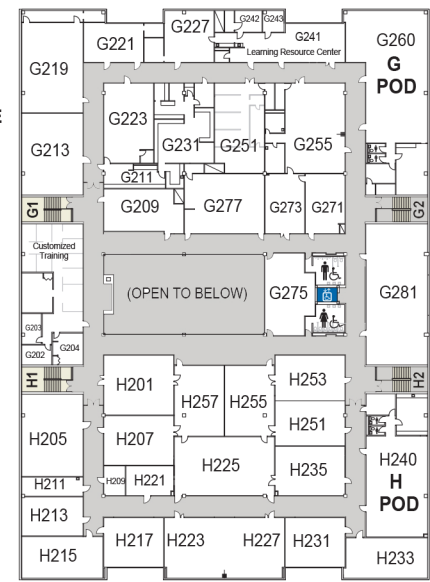

Hennepin Technical College™

**BROOKLYN PARK CAMPUS**

9000 Brooklyn Boulevard  
Brooklyn Park, MN. 55445

**CAMPUS EMERGENCY  
RESPONSE TEAM**

**BUILDING RESPONSE AREAS**

1-7

**G - LOWER LEVEL**

**LOWER LEVEL  
& SECOND FLOOR  
RESPONSIBILITY OF MAINTENANCE  
& CAMPUS SECURITY**

**2ND FLOOR H-G**

- PUBLIC ENTRANCE DOORS - 10
- GARAGE/PASSAGE DOORS - 18
- DOORS - 21
- ELEVATORS