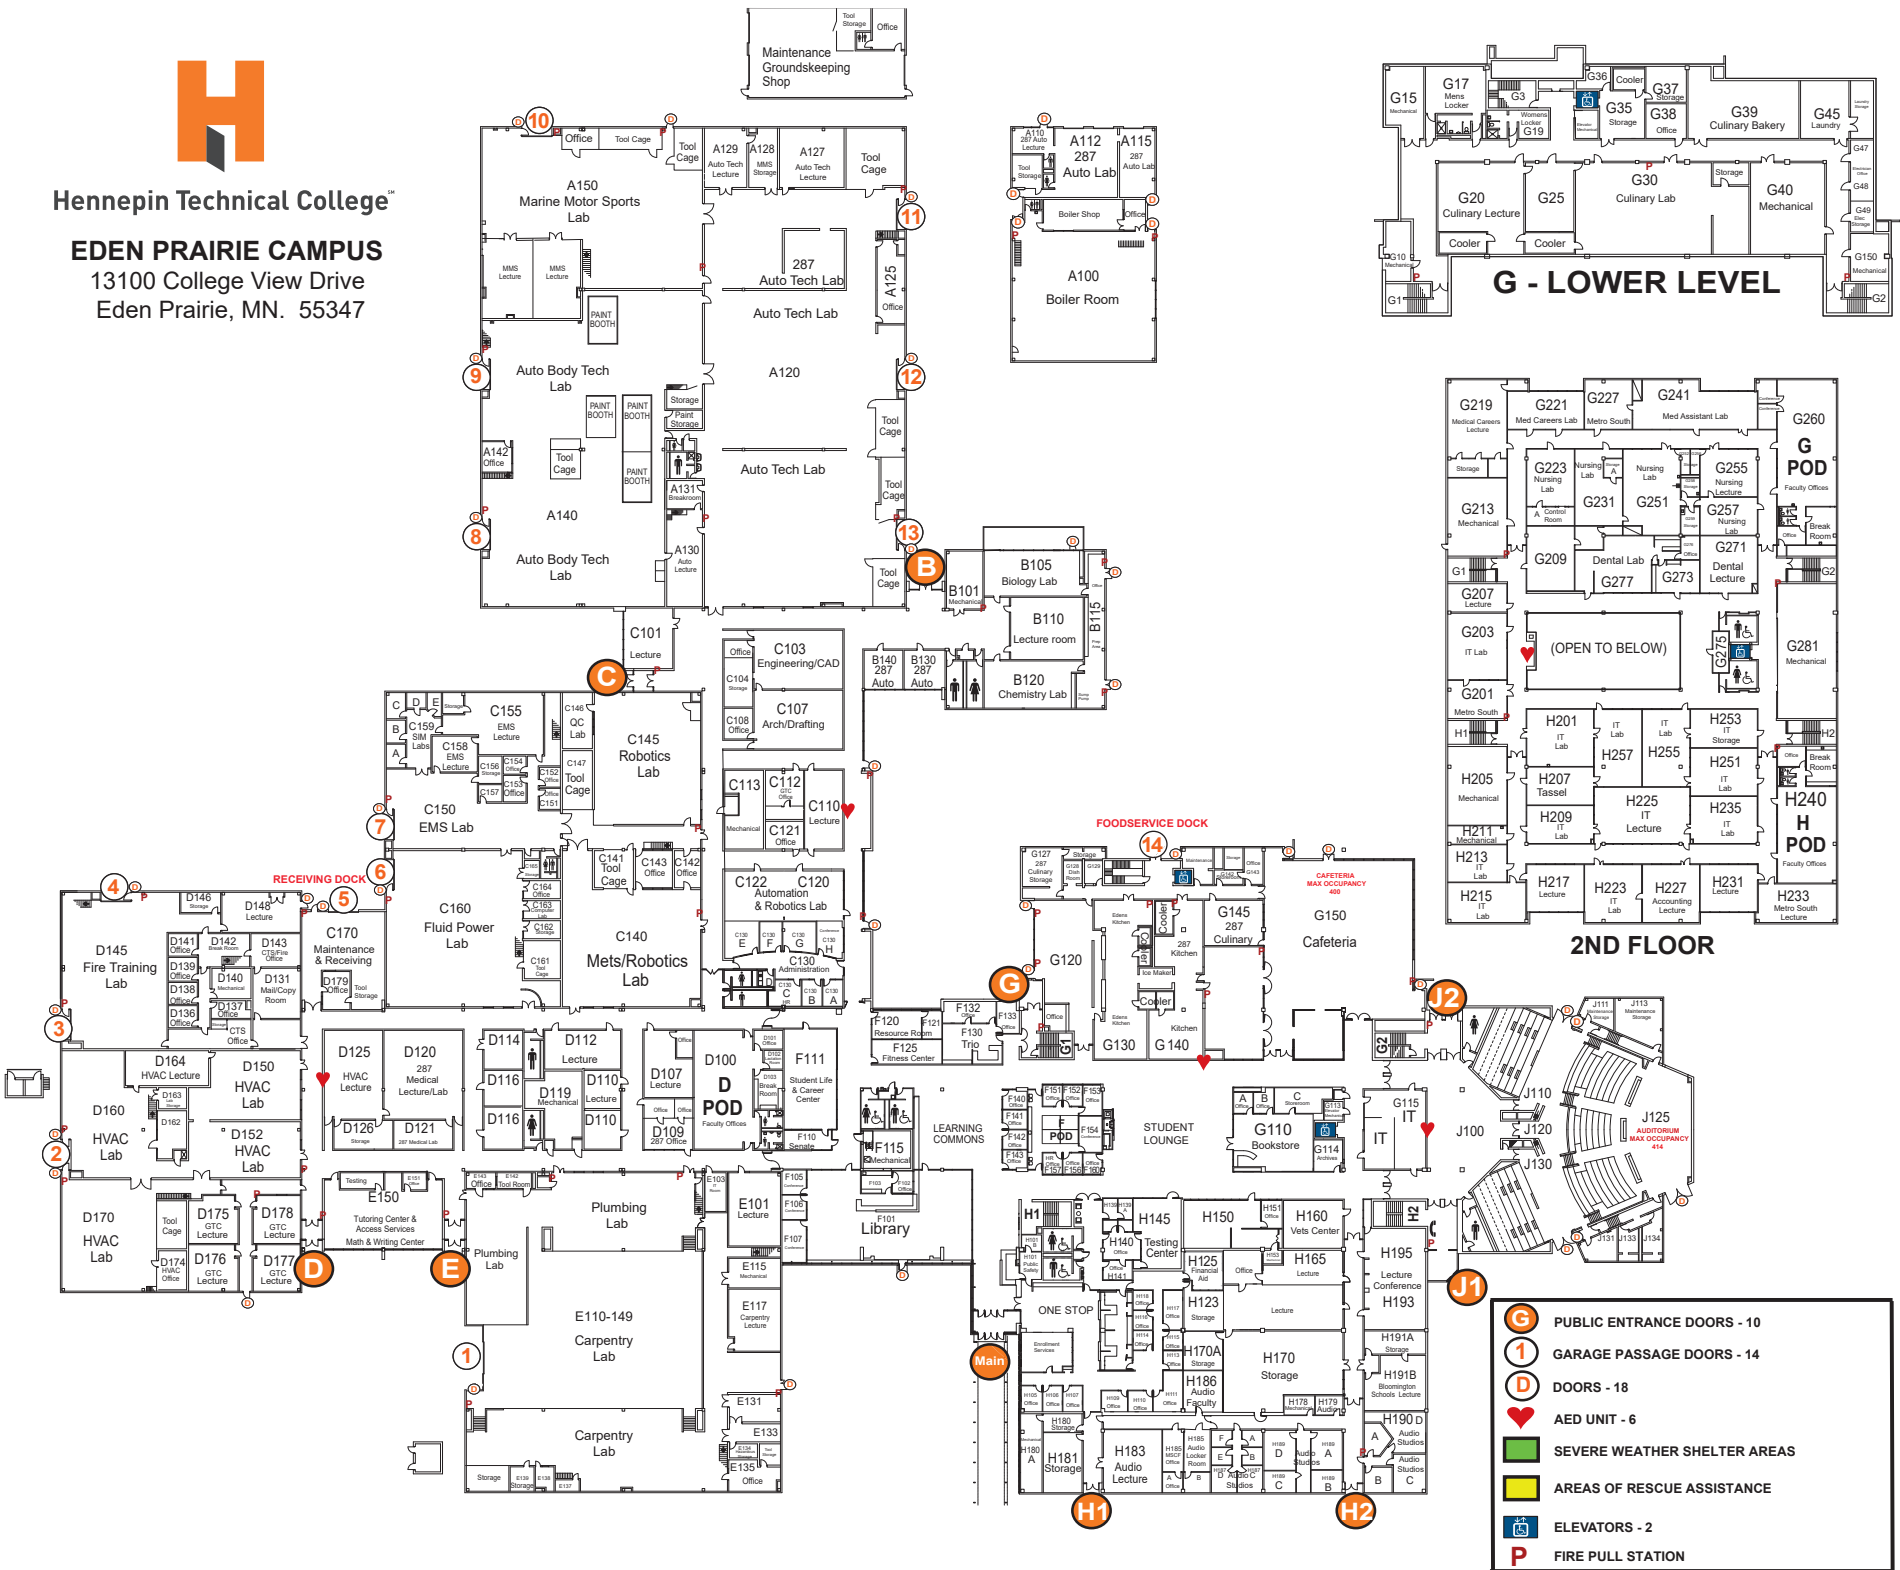

Henepin Technical College™

EDEN PRAIRIE CAMPUS  
13100 College View Drive  
Eden Prairie, MN. 55347

- G** PUBLIC ENTRANCE DOORS - 10
- 1** GARAGE PASSAGE DOORS - 14
- D** DOORS - 18
- ♥** AED UNIT - 6
- SEVERE WEATHER SHELTER AREAS
- AREAS OF RESCUE ASSISTANCE
- 🚪** ELEVATORS - 2
- P** FIRE PULL STATION

Hennepin Technical College  
Eden Prairie Campus

13100 College View Drive, Eden Prairie, MN 55347

Colombine Road

College View Drive

College View Drive

Flying Cloud Drive

Flying Cloud Drive

- (M) Main Entrance
- (E) Additional Entrances
- Visitor Reserved Parking
- Handicapped Parking
- Student Parking
- Faculty/Staff Parking
- Motorcycle Parking
- Bicycle Rack