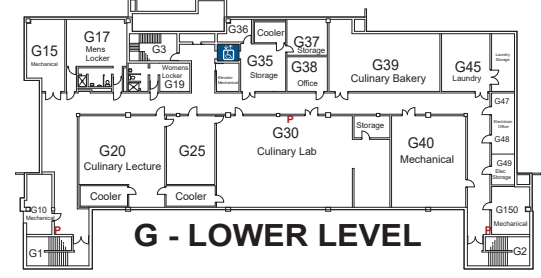

Henepin Technical College™

EDEN PRAIRIE CAMPUS  
13100 College View Drive  
Eden Prairie, MN. 55347

- G** PUBLIC ENTRANCE DOORS - 10
- 1** GARAGE PASSAGE DOORS - 14
- D** DOORS - 18
- ♥** AED UNIT - 6
- SEVERE WEATHER SHELTER AREAS
- AREAS OF RESCUE ASSISTANCE
- 🚪** ELEVATORS - 2
- P** FIRE PULL STATION

Hennepin Technical College  
Eden Prairie Campus

13100 College View Drive, Eden Prairie, MN 55347

Colombine Road

College View Drive

College View Drive

Flying Cloud Drive

Flying Cloud Drive

- (M) Main Entrance
- (E) Additional Entrances
- Visitor Reserved Parking
- Handicapped Parking
- Student Parking
- Faculty/Staff Parking
- Motorcycle Parking
- Bicycle Rack