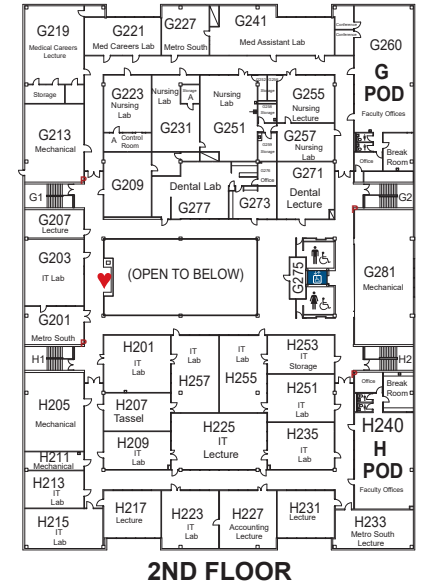

Henepin Technical College™

EDEN PRAIRIE CAMPUS  
13100 College View Drive  
Eden Prairie, MN. 55347

- G** PUBLIC ENTRANCE DOORS - 10
- 1** GARAGE PASSAGE DOORS - 14
- D** DOORS - 18
- ♥** AED UNIT - 6
- SEVERE WEATHER SHELTER AREAS
- AREAS OF RESCUE ASSISTANCE
- 🚪** ELEVATORS - 2
- P** FIRE PULL STATION

Hennepin Technical College  
Eden Prairie Campus

13100 College View Drive, Eden Prairie, MN 55347

Colombine Road

College View Drive

College View Drive

Flying Cloud Drive

Flying Cloud Drive

- (M) Main Entrance
- (E) Additional Entrances
- Visitor Reserved Parking
- Handicapped Parking
- Student Parking
- Faculty/Staff Parking
- Motorcycle Parking
- Bicycle Rack