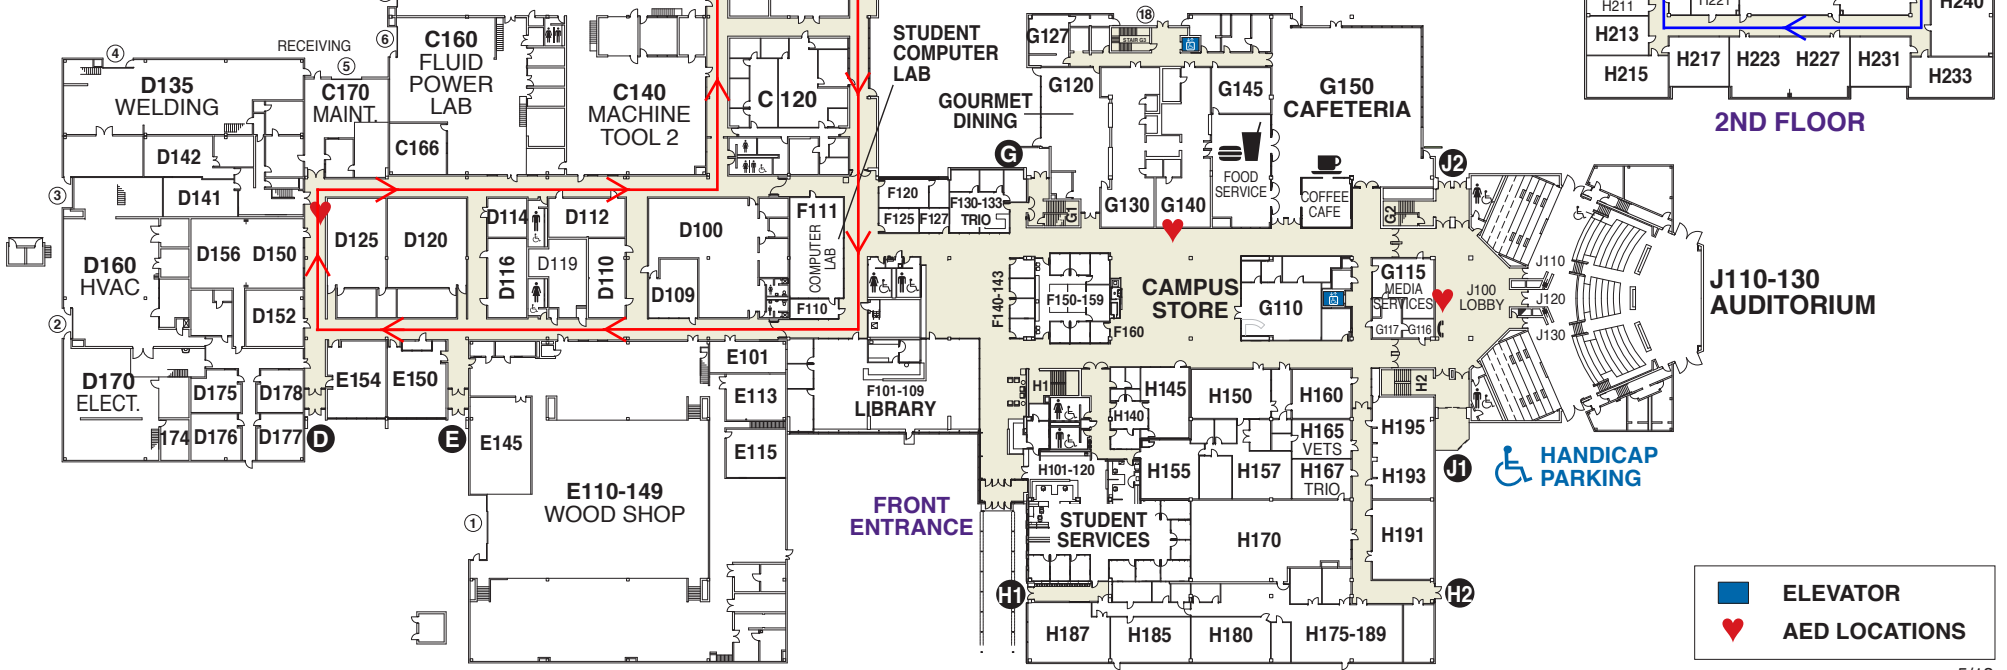

Hennepin Technical College™

Brooklyn Park Campus

9000 Brooklyn Blvd.
Brooklyn Park, MN 55445
952-995-1300

www.hennepintech.edu

Indoor Walking Routes
Once around the 1st floor
C and D route = a little
less than 1/4 mile →

Twice around the 2nd
floor route including stairs
= over 1/4 mile →

**HANDICAP
PARKING
STUDENT LOT 2**

**HANDICAP
PARKING
STUDENT LOT 4**

**HANDICAP
PARKING**

	ELEVATOR
	AED LOCATIONS