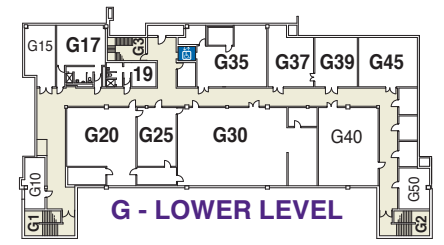

Hennepin Technical College™

Brooklyn Park Campus

9000 Brooklyn Blvd.
Brooklyn Park, MN 55445
952-995-1300

www.hennepintech.edu

Indoor Walking Routes
Once around the 1st floor
C and D route = a little
less than 1/4 mile →

Twice around the 2nd
floor route including stairs
= over 1/4 mile →

**HANDICAP
PARKING
STUDENT LOT 2**

**HANDICAP
PARKING
STUDENT LOT 4**

**HANDICAP
PARKING**

	ELEVATOR
	AED LOCATIONS