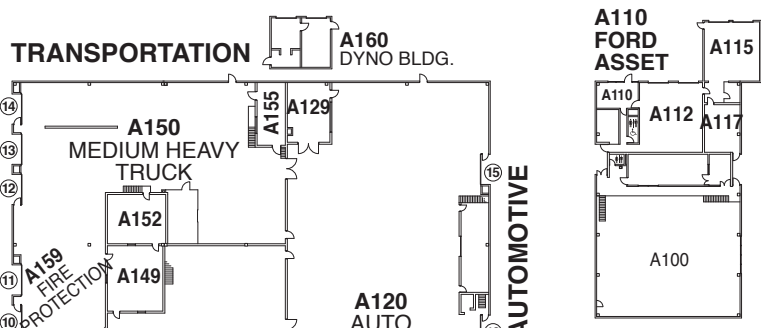

Hennepin Technical College™

Brooklyn Park Campus

9000 Brooklyn Blvd.
Brooklyn Park, MN 55445
952-995-1300

www.hennepintech.edu

Indoor Walking Routes
Once around the 1st floor
C and D route = a little
less than 1/4 mile →

Twice around the 2nd
floor route including stairs
= over 1/4 mile →

**HANDICAP
PARKING
STUDENT LOT 2**

**HANDICAP
PARKING
STUDENT LOT 4**

**HANDICAP
PARKING**

	ELEVATOR
	AED LOCATIONS