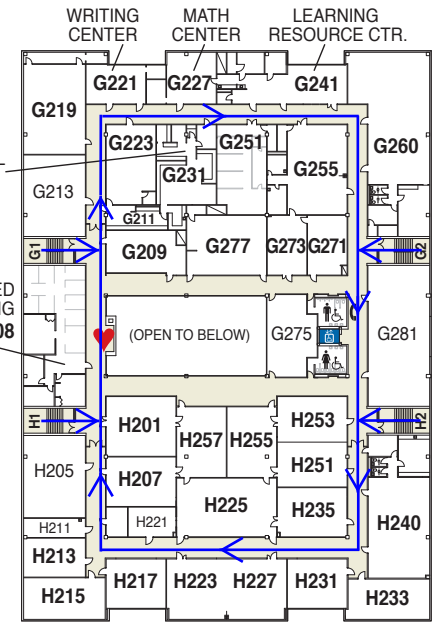

Hennepin Technical College™

Brooklyn Park Campus

9000 Brooklyn Blvd.
Brooklyn Park, MN 55445
952-995-1300

www.hennepintech.edu

Indoor Walking Routes
Once around the 1st floor
C and D route = a little
less than 1/4 mile →

Twice around the 2nd
floor route including stairs
= over 1/4 mile →

**HANDICAP
PARKING
STUDENT LOT 2**

**HANDICAP
PARKING
STUDENT LOT 4**

**HANDICAP
PARKING**

	ELEVATOR
	AED LOCATIONS