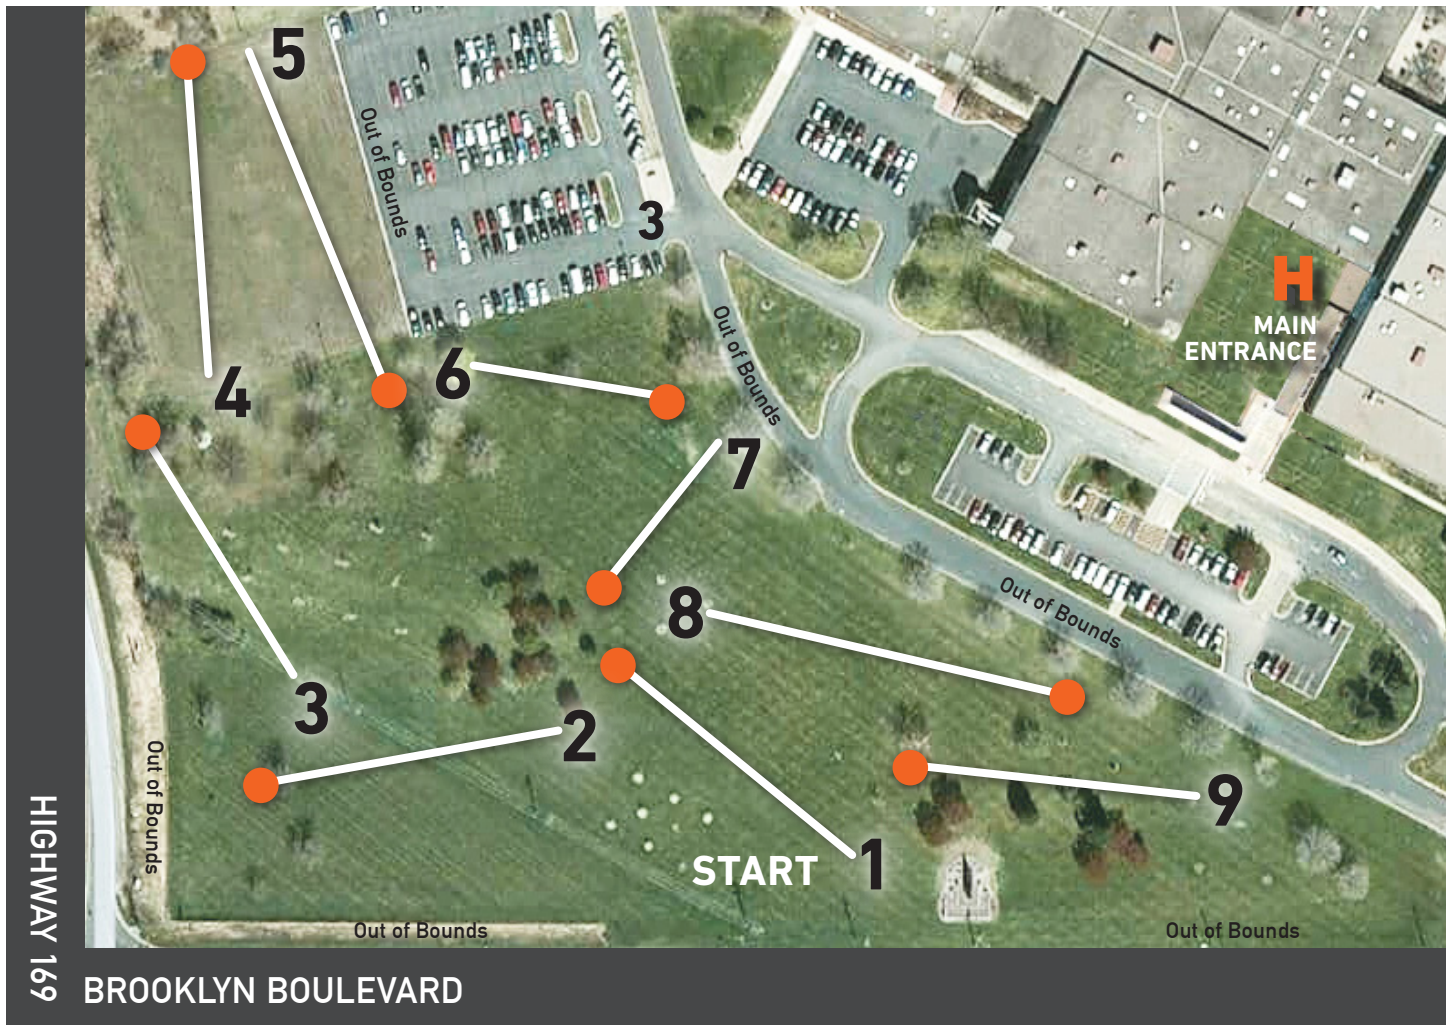

Henepin Technical CollegeSM

DISC GOLF COURSE MAP

Brooklyn Park Campus

A Member of the Minnesota State Colleges
and Universities system

SCORE CARD				
HOLE	PLAYER 1	PLAYER 2	PLAYER 3	PLAYER 4
1				
2				
3				
4				
5				
6				
7				
8				
9				
TOTAL				